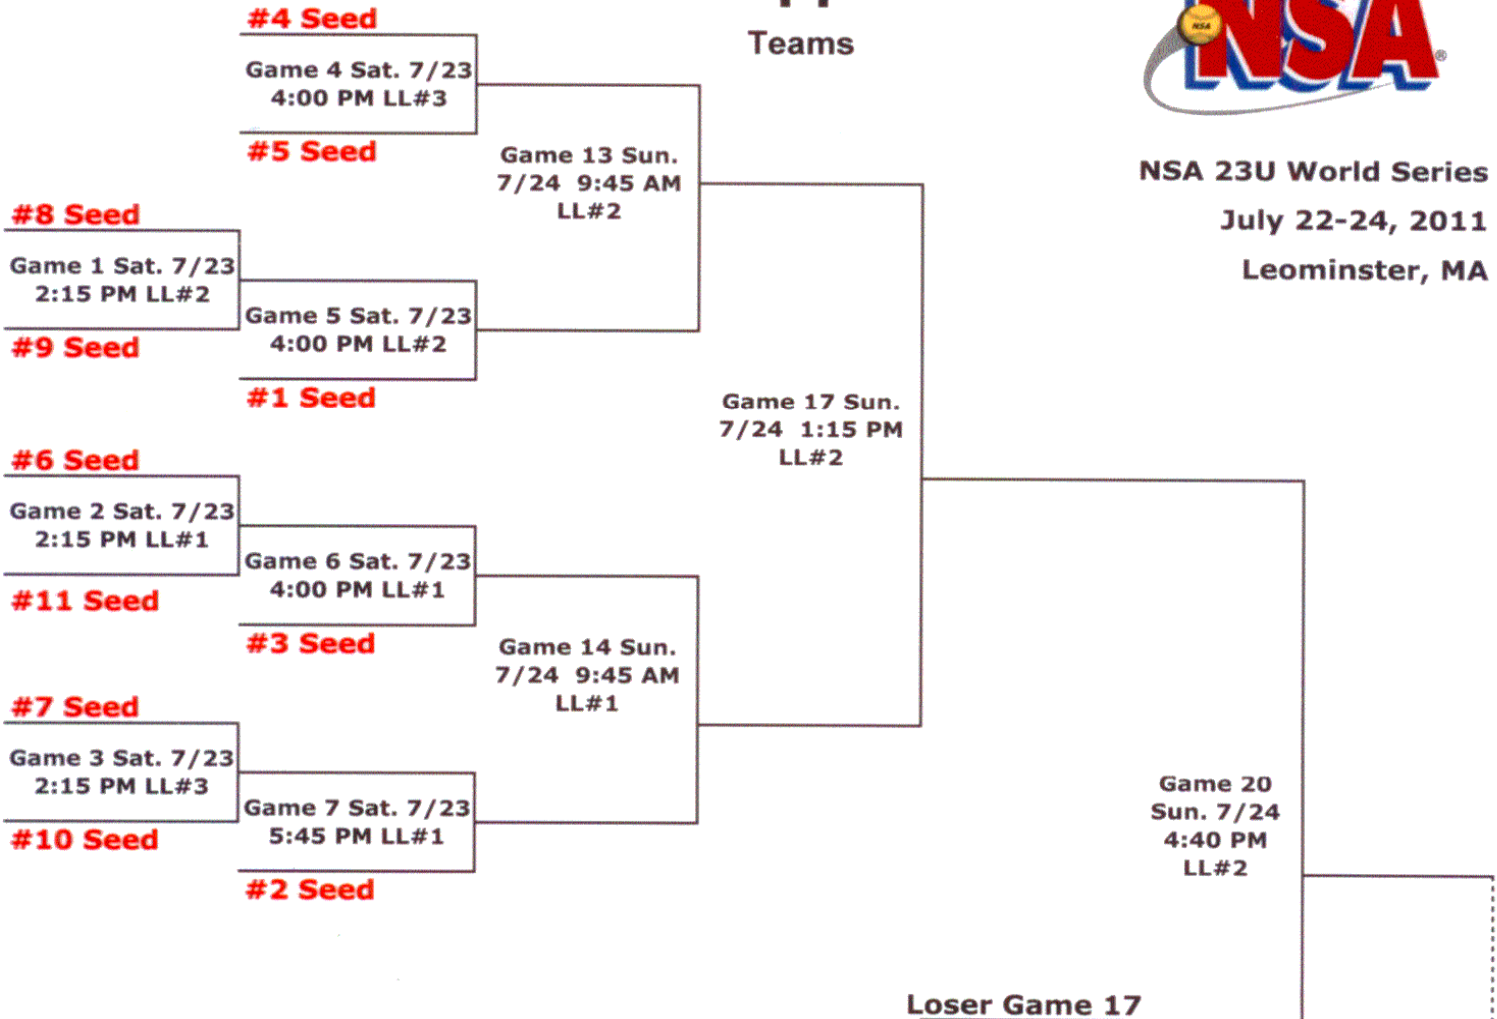

NSA 23U World Series

JULY 22-24, 2011

New England Diamond Gems	1	Mass Pressure	7
New England Firebirds	2	Firecracker Bad Apples	8
Raiders	3	Pandemonium	9
CT Eliminators	4	CT Mirage	10
NWS Elite	5	Looney Tunes	11
Bay State Brats	6		

FRIDAY 6/24/11	LL#1	LL#2	LL#3
6:15 PM	1 v 6	2 v 7	

SATURDAY 6/25/11	LL#1	LL#2	LL#3
8:00 AM	3 v 8	4 v 9	5 v 10
9:45 AM	2 v 8	6 v 11	1 v 7
11:30 AM	3 v 9	5 v 11	4 v 10

Winner's Bracket

11
Teams

NSA 23U World Series
July 22-24, 2011
Leominster, MA

Loser's Bracket